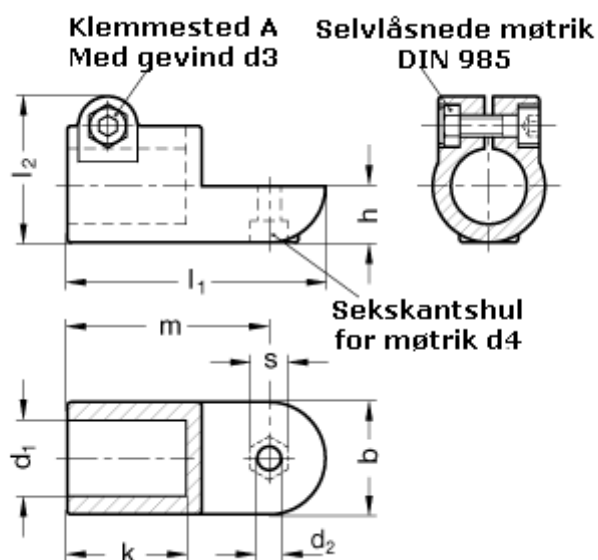

Article number: 20276B30MZ2SW

Description: E+G Swivel clamp connector  
GN276-B30-MZ-2-SW

## Measures

$b = 40$	$m = 72$
$d_1 = B30$	$s = 13$
$d_2 = 8.2$	
$d_3 = M 8$	
$d_4 = M 8$	
$k = 42.5$	
$l_1 = 92$	
$l_2 = 52.0$	